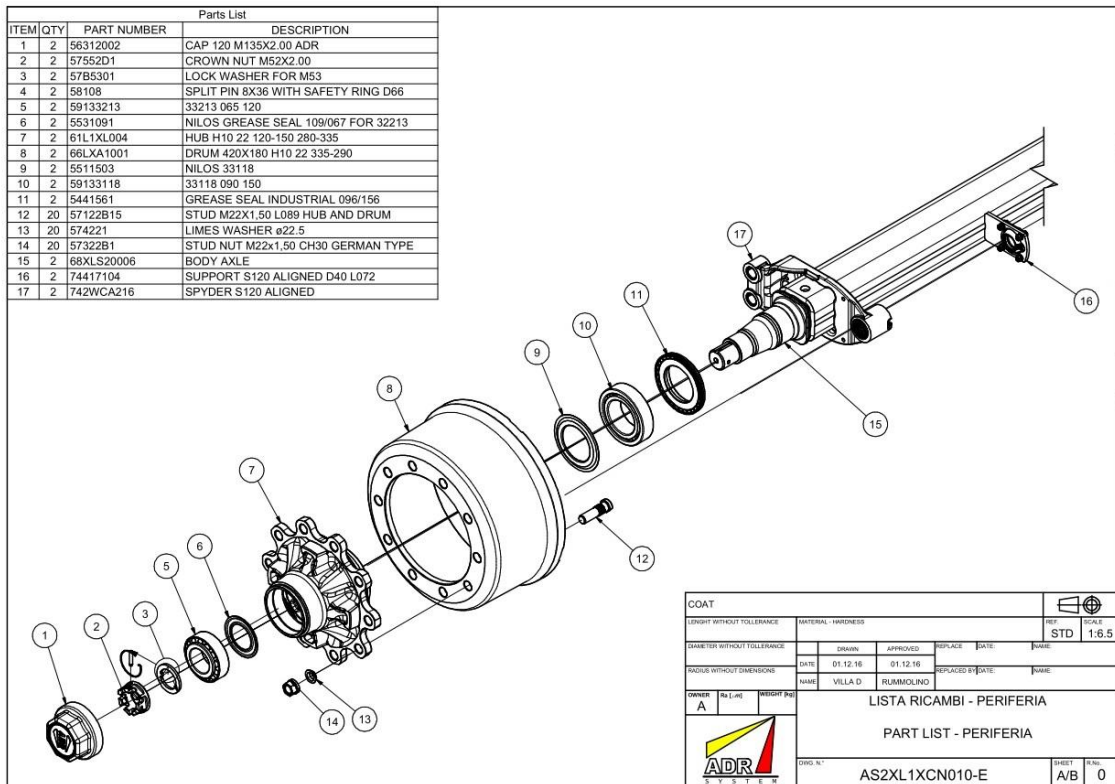

Figure 3: Drawbar

Figure 3 Drawbar Parts list

Position No.	Part No.	Description	Quantity
53	GD PRO-53	Main tube	1
54	GD PRO-54	"U" bolt	3
55	GD PRO-55	washer	1
56	GD PRO-56	crown nut	1
57	GD PRO-57	bush	1
58	GD PRO-58	Rear Fixing Pin	1
59	GD PRO-59	greasing nipple	1
60	GD PRO-60	nut	6
61	GD PRO-61	greasing nipple	1
62	GD PRO-62	Front Fixing Pin	1
63	GD PRO-63	Bolt set for Front fixing pin	1
64	GD PRO-64	Drawbar shoe	1
65	GD PRO-65	pin	1
66	GD PRO-66	pin	1
67	GD PRO-67	Towing eyelet	1
68	GD PRO-68	washer	12
69	GD PRO-69	Bolt	12
70	GD PRO-70	Drawbar spring	1

Figure 5: GD4-20 Suspension Parts List

Figure 6: GD4-20 Axle Parts List

Figure 7: GD4-20 Brake Parts List

Figure 8: GD4-16 Suspension Parts List

Figure 9: GD4-14 Suspension Parts List

Figure 10: Body tipping hydraulic system scheme