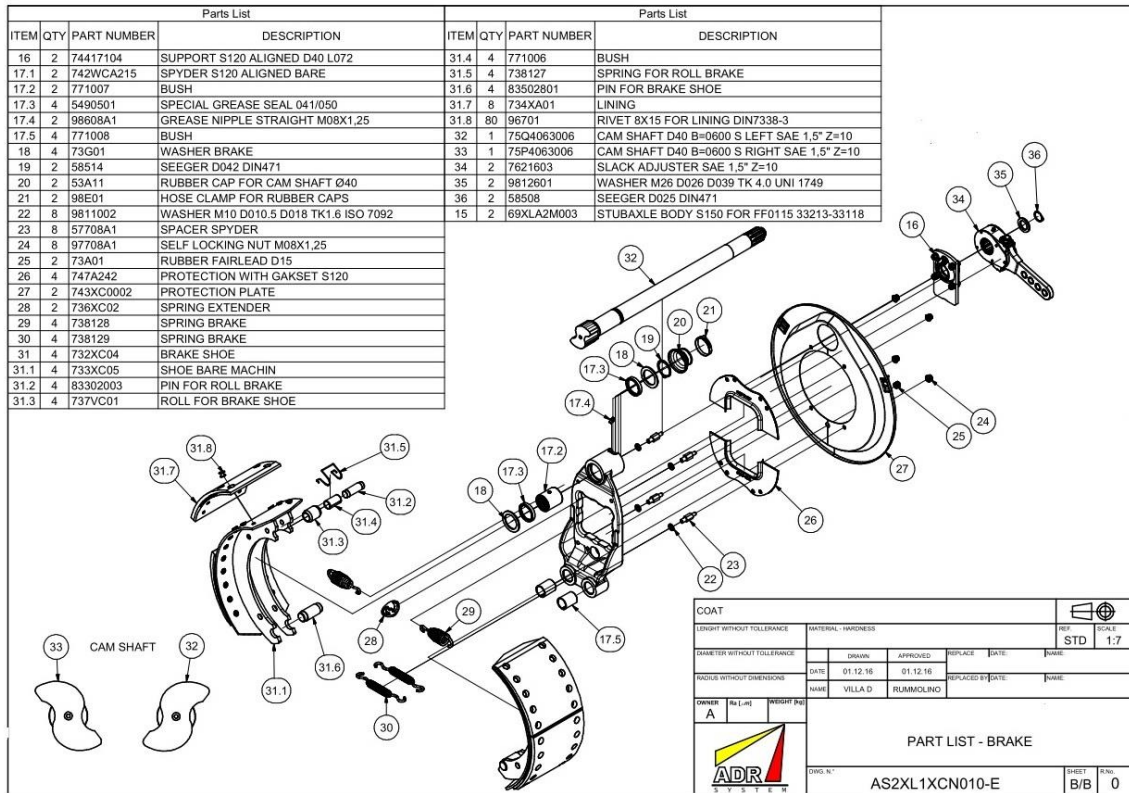

Figure 3: Drawbar

Figure 3 Drawbar Parts list

Position No.	Part No.	Description	Quantity
53	GD PRO-53	Main tube	1
54	GD PRO-54	"U" bolt	3
55	GD PRO-55	washer	1
56	GD PRO-56	crown nut	1
57	GD PRO-57	bush	1
58	GD PRO-58	Rear Fixing Pin	1
59	GD PRO-59	greasing nipple	1
60	GD PRO-60	nut	6
61	GD PRO-61	greasing nipple	1
62	GD PRO-62	Front Fixing Pin	1
63	GD PRO-63	Bolt set for Front fixing pin	1
64	GD PRO-64	Drawbar shoe	1
65	GD PRO-65	pin	1
66	GD PRO-66	pin	1
67	GD PRO-67	Towing eyelet	1
68	GD PRO-68	washer	12
69	GD PRO-69	Bolt	12
70	GD PRO-70	Drawbar spring	1

Figure 4: Brake Parts

Figure 4 Brake Parts list

Position No.	Part No.	Description	Quantity
71	GD PRO-71	Brake spring	8
72	GD PRO-72	Brake chamber	4
73	GD PRO-73	Bolt set for Brake chamber fixing	4
74	GD PRO-74	nut	2
75	GD PRO-75	washer	2
76	GD PRO-76	threaded rod	1
77	GD PRO-77	Parking brake part	1
78	GD PRO-78	Rim	4
79	GD PRO-79	Bolt set for fixing rim	1
80	GD PRO-80	tyre	4

Figure 5: GD4-20 Suspension Parts List

Figure 6: GD4-20 Axle Parts List

Figure 7: GD4-20 Brake Parts List

Figure 8: GD4-16 Suspension Parts List

Figure 9: GD4-14 Suspension Parts List

Figure 10: Body tipping hydraulic system scheme

Figure 11: Flip door hydraulic scheme

Brakes hydraulic system scheme

- ①① -Connection part
- ①③ -Brake activator
- ①④ -Hydraulic hose No.14
- ①⑤ -Hydraulic pipe No.15
- ①⑥ -Hydraulic hose No.16
- ①⑦ -Hydraulic hose No.17
- ①⑧ -Hydraulic hose No.18