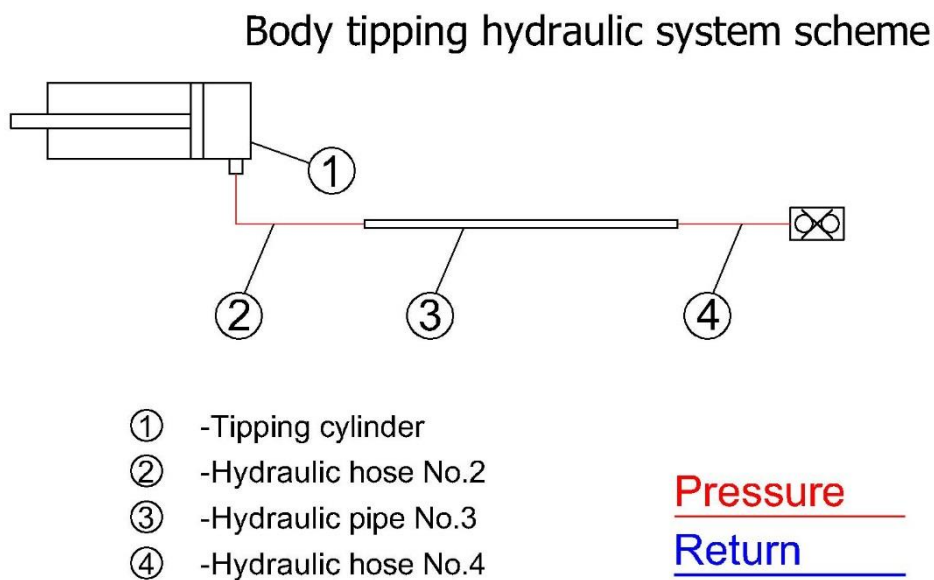

Figure 5: GD4-20 Suspension Parts List

Figure 6: GD4-20 Axle Parts List

Figure 7: GD4-20 Brake Parts List

Figure 8: GD4-16 Suspension Parts List

Figure 9: GD4-14 Suspension Parts List

Figure 10: Body tipping hydraulic system scheme

Figure 11: Flip door hydraulic scheme

Brakes hydraulic system scheme

- ①① -Connection part
- ①③ -Brake activator
- ①④ -Hydraulic hose No.14
- ①⑤ -Hydraulic pipe No.15
- ①⑥ -Hydraulic hose No.16
- ①⑦ -Hydraulic hose No.17
- ①⑧ -Hydraulic hose No.18