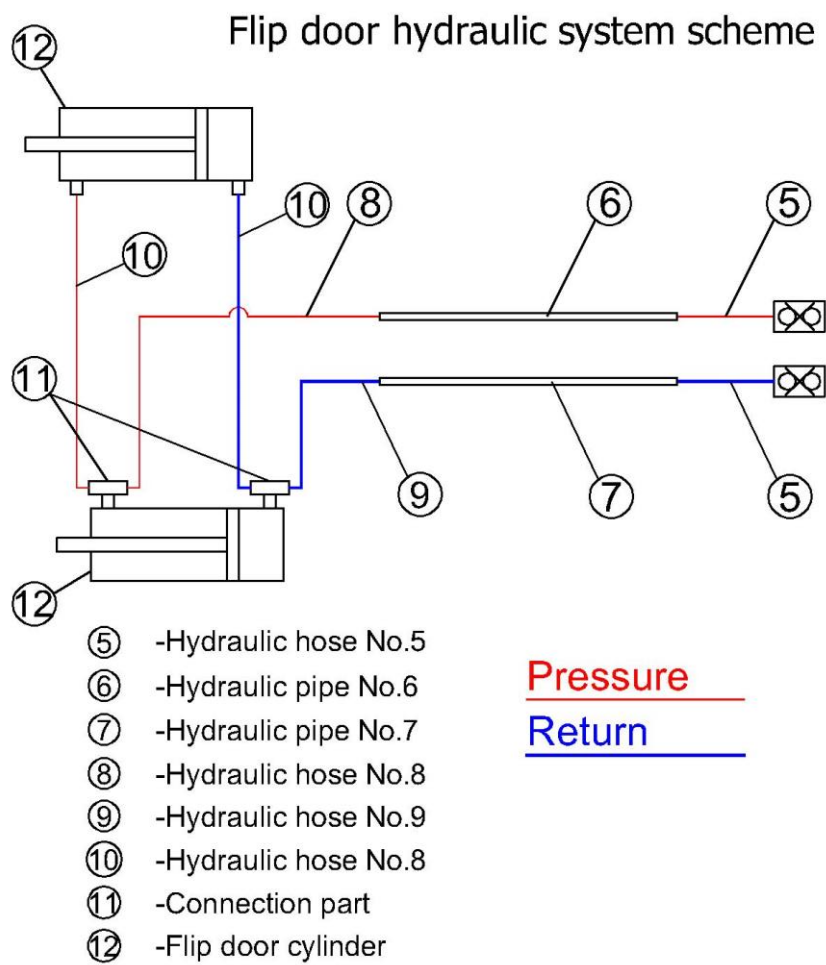

Figure 3: Drawbar

Figure 3 Drawbar Parts list

Position No.	Part No.	Description	Quantity
53	GD PRO-53	Main tube	1
54	GD PRO-54	"U" bolt	3
55	GD PRO-55	washer	1
56	GD PRO-56	crown nut	1
57	GD PRO-57	bush	1
58	GD PRO-58	Rear Fixing Pin	1
59	GD PRO-59	greasing nipple	1
60	GD PRO-60	nut	6
61	GD PRO-61	greasing nipple	1
62	GD PRO-62	Front Fixing Pin	1
63	GD PRO-63	Bolt set for Front fixing pin	1
64	GD PRO-64	Drawbar shoe	1
65	GD PRO-65	pin	1
66	GD PRO-66	pin	1
67	GD PRO-67	Towing eyelet	1
68	GD PRO-68	washer	12
69	GD PRO-69	Bolt	12
70	GD PRO-70	Drawbar spring	1

Figure 4: Brake Parts

Figure 4 Brake Parts list

Position No.	Part No.	Description	Quantity
71	GD PRO-71	Brake spring	8
72	GD PRO-72	Brake chamber	4
73	GD PRO-73	Bolt set for Brake chamber fixing	4
74	GD PRO-74	nut	2
75	GD PRO-75	washer	2
76	GD PRO-76	threaded rod	1
77	GD PRO-77	Parking brake part	1
78	GD PRO-78	Rim	4
79	GD PRO-79	Bolt set for fixing rim	1
80	GD PRO-80	tyre	4

Figure 5: GD4-20 Suspension Parts List

Figure 6: GD4-20 Axle Parts List

Figure 7: GD4-20 Brake Parts List

Figure 8: GD4-16 Suspension Parts List

Figure 9: GD4-14 Suspension Parts List

Figure 10: Body tipping hydraulic system scheme

Figure 11: Flip door hydraulic scheme

Brakes hydraulic system scheme

- ①① -Connection part
- ①③ -Brake activator
- ①④ -Hydraulic hose No.14
- ①⑤ -Hydraulic pipe No.15
- ①⑥ -Hydraulic hose No.16
- ①⑦ -Hydraulic hose No.17
- ①⑧ -Hydraulic hose No.18