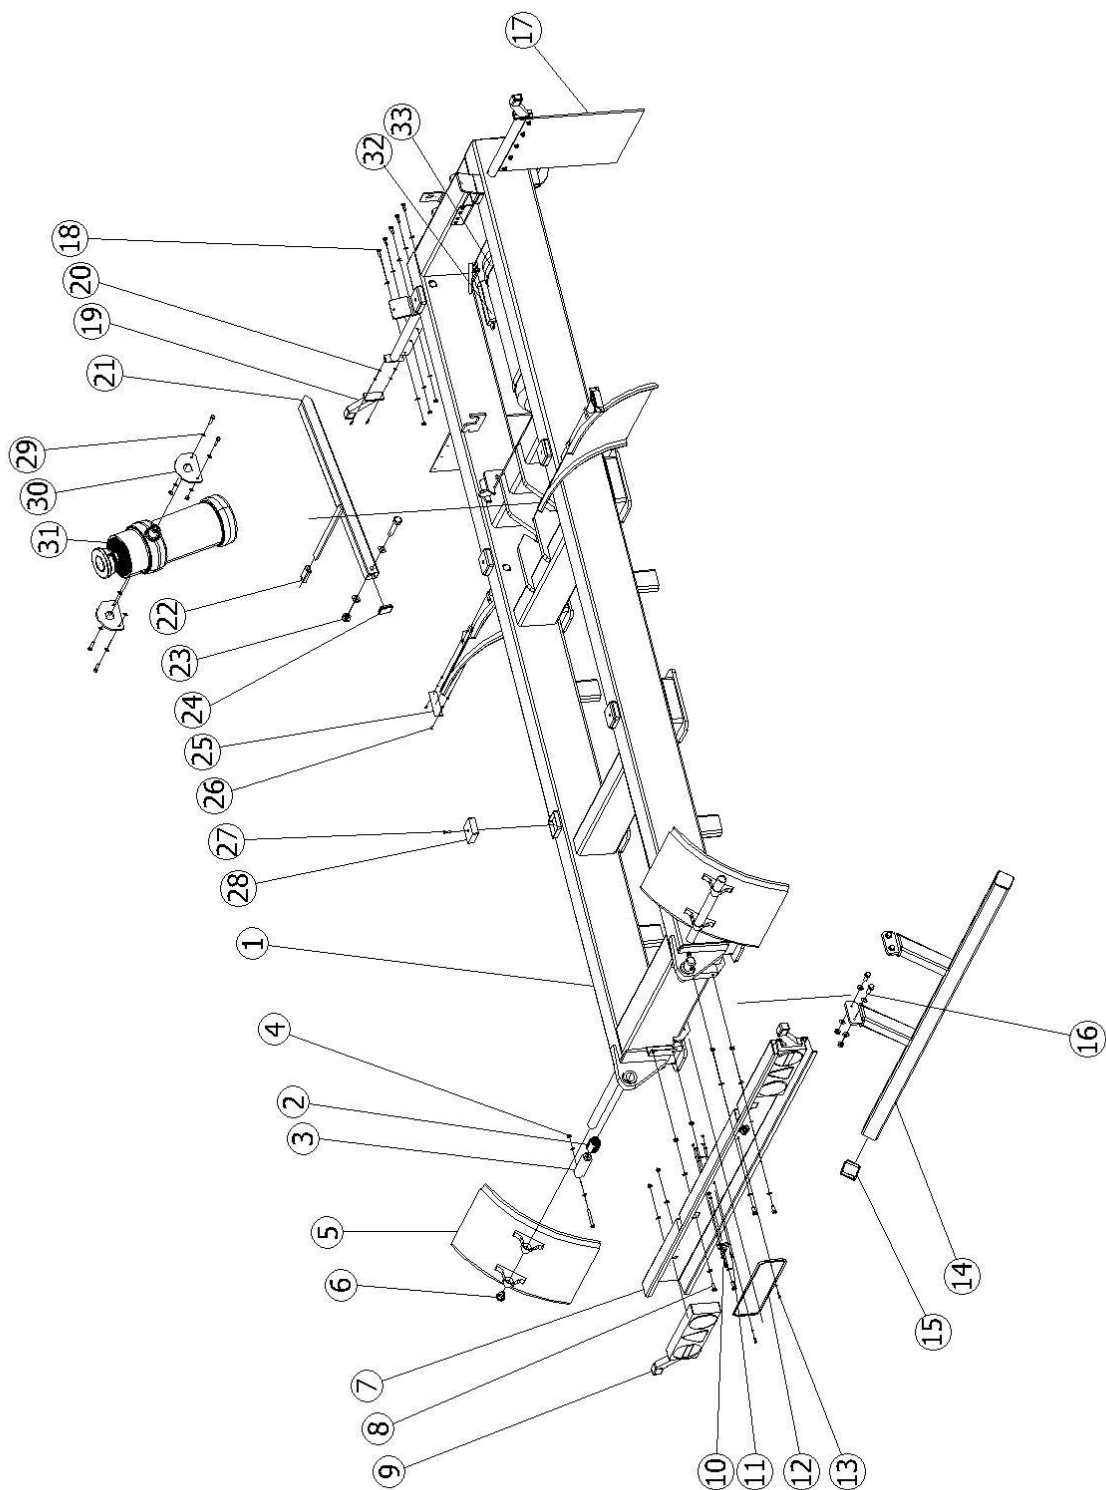

GIGANT DUMPER
GD4-14, GD4-16 & GD4-20
SPARE PARTS BOOK

Figure 1: Chassis

Figure 1: Chassis Parts list

Position No.	Part No.	Description	Quantity
1	GD PRO-01	main frame	1
2	GD PRO-02	bronze bush	2
3	GD PRO-03	tipping pin	2
4	GD PRO-04	Bolts set for tipping pin	2
5	GD PRO-05	Plastic mudguard	4
6	GD PRO-06	Plastic tube cap	4
7	GD PRO-07	Lights and number plate holder	1
8	GD PRO-08	Bolt set for lights/number plate holder	1
9	GD PRO-09	Rear light	1pcs.+1pcs.handed
10	GD PRO-10	Number plate light	2
11	GD PRO-11	Bolt set for number plate lights	1
12	GD PRO-12	Number plate frame	1
13	GD PRO-13	Bolt set for number plate frame	1
14	GD PRO-14	Rear bumper	1
15	GD PRO-15	Plastic cap for rear bumper	2
16	GD PRO-16	Bolt set for rear bumper	1
17	GD PRO-17	Front mudguard	2
18	GD PRO-18	Bolt set for front mudguard	2
19	GD PRO-19	Front marking light	2
20	GD PRO-20	Bolt set for front marking light	2
21	GD PRO-21	Service support leg	1
22	GD PRO-22	Plastic handle	1
23	GD PRO-23	Bolt set for support leg	1
24	GD PRO-24	Plastic cap	1
25	GD PRO-25	Side marking light	2
26	GD PRO-26	Bolt set for side marking light	2
27	GD PRO-27	Bolt	6
28	GD PRO-28	Polyamide part	6
29	GD PRO-29	Bolt set for fixing tipping cylinder	1
30	GD PRO-30	Plate for fixing tipping cylinder	2
31	GD PRO-31	Tipping cylinder	1
32	GD PRO-32	Parking brake	1
33	GD PRO-33	Air receiver	1

Figure 3: Drawbar

Figure 3 Drawbar Parts list

Position No.	Part No.	Description	Quantity
53	GD PRO-53	Main tube	1
54	GD PRO-54	"U" bolt	3
55	GD PRO-55	washer	1
56	GD PRO-56	crown nut	1
57	GD PRO-57	bush	1
58	GD PRO-58	Rear Fixing Pin	1
59	GD PRO-59	greasing nipple	1
60	GD PRO-60	nut	6
61	GD PRO-61	greasing nipple	1
62	GD PRO-62	Front Fixing Pin	1
63	GD PRO-63	Bolt set for Front fixing pin	1
64	GD PRO-64	Drawbar shoe	1
65	GD PRO-65	pin	1
66	GD PRO-66	pin	1
67	GD PRO-67	Towing eyelet	1
68	GD PRO-68	washer	12
69	GD PRO-69	Bolt	12
70	GD PRO-70	Drawbar spring	1