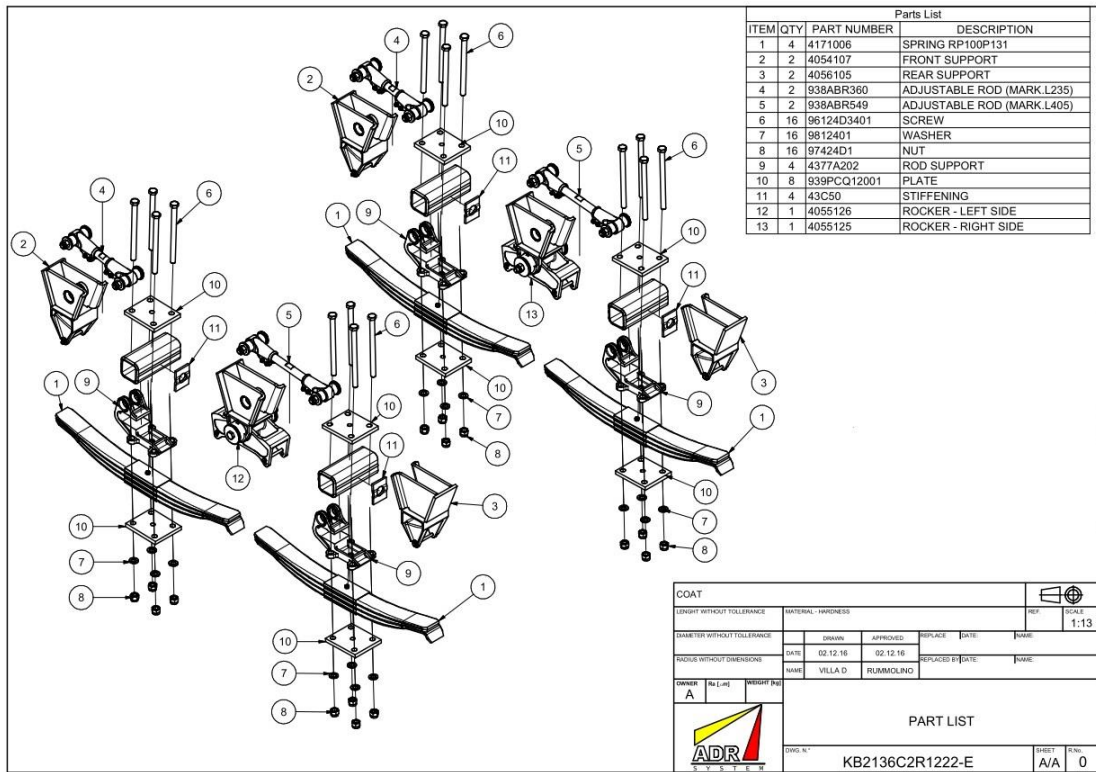

Figure 3: Drawbar

Figure 3 Drawbar Parts list

Position No.	Part No.	Description	Quantity
53	GD PRO-53	Main tube	1
54	GD PRO-54	"U" bolt	3
55	GD PRO-55	washer	1
56	GD PRO-56	crown nut	1
57	GD PRO-57	bush	1
58	GD PRO-58	Rear Fixing Pin	1
59	GD PRO-59	greasing nipple	1
60	GD PRO-60	nut	6
61	GD PRO-61	greasing nipple	1
62	GD PRO-62	Front Fixing Pin	1
63	GD PRO-63	Bolt set for Front fixing pin	1
64	GD PRO-64	Drawbar shoe	1
65	GD PRO-65	pin	1
66	GD PRO-66	pin	1
67	GD PRO-67	Towing eyelet	1
68	GD PRO-68	washer	12
69	GD PRO-69	Bolt	12
70	GD PRO-70	Drawbar spring	1

Figure 4: Brake Parts

Figure 4 Brake Parts list

Position No.	Part No.	Description	Quantity
71	GD PRO-71	Brake spring	8
72	GD PRO-72	Brake chamber	4
73	GD PRO-73	Bolt set for Brake chamber fixing	4
74	GD PRO-74	nut	2
75	GD PRO-75	washer	2
76	GD PRO-76	threaded rod	1
77	GD PRO-77	Parking brake part	1
78	GD PRO-78	Rim	4
79	GD PRO-79	Bolt set for fixing rim	1
80	GD PRO-80	tyre	4

Figure 5: GD4-20 Suspension Parts List

Figure 6: GD4-20 Axle Parts List

Figure 7: GD4-20 Brake Parts List

Figure 8: GD4-16 Suspension Parts List

Figure 9: GD4-14 Suspension Parts List

Figure 10: Body tipping hydraulic system scheme