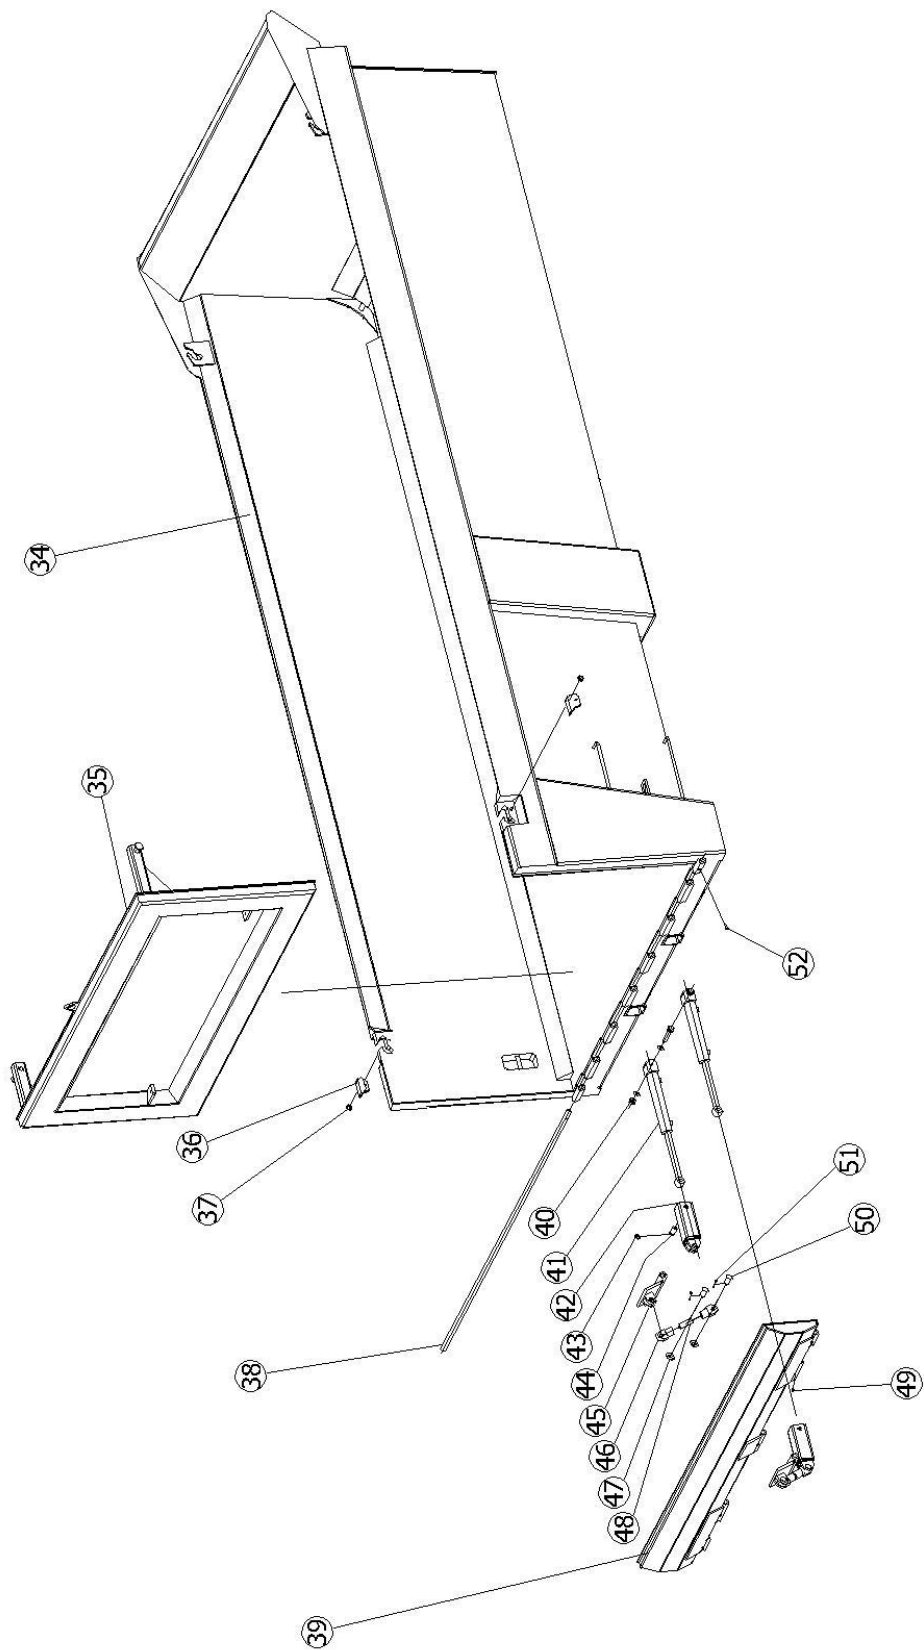

GIGANT DUMPER
GD4-14, GD4-16 & GD4-20
SPARE PARTS BOOK

Figure 1: Chassis

Figure 1: Chassis Parts list

Position No.	Part No.	Description	Quantity
1	GD PRO-01	main frame	1
2	GD PRO-02	bronze bush	2
3	GD PRO-03	tipping pin	2
4	GD PRO-04	Bolts set for tipping pin	2
5	GD PRO-05	Plastic mudguard	4
6	GD PRO-06	Plastic tube cap	4
7	GD PRO-07	Lights and number plate holder	1
8	GD PRO-08	Bolt set for lights/number plate holder	1
9	GD PRO-09	Rear light	1pcs.+1pcs.handed
10	GD PRO-10	Number plate light	2
11	GD PRO-11	Bolt set for number plate lights	1
12	GD PRO-12	Number plate frame	1
13	GD PRO-13	Bolt set for number plate frame	1
14	GD PRO-14	Rear bumper	1
15	GD PRO-15	Plastic cap for rear bumper	2
16	GD PRO-16	Bolt set for rear bumper	1
17	GD PRO-17	Front mudguard	2
18	GD PRO-18	Bolt set for front mudguard	2
19	GD PRO-19	Front marking light	2
20	GD PRO-20	Bolt set for front marking light	2
21	GD PRO-21	Service support leg	1
22	GD PRO-22	Plastic handle	1
23	GD PRO-23	Bolt set for support leg	1
24	GD PRO-24	Plastic cap	1
25	GD PRO-25	Side marking light	2
26	GD PRO-26	Bolt set for side marking light	2
27	GD PRO-27	Bolt	6
28	GD PRO-28	Polyamide part	6
29	GD PRO-29	Bolt set for fixing tipping cylinder	1
30	GD PRO-30	Plate for fixing tipping cylinder	2
31	GD PRO-31	Tipping cylinder	1
32	GD PRO-32	Parking brake	1
33	GD PRO-33	Air receiver	1

Figure 2: Carrying body

Figure 2: Carrying body Parts list

Position No.	Part No.	Description	Quantity
34	GD PRO-34	carrying body	1
35	GD PRO-35	rear door	1
36	GD PRO-36	rear door fixing part	2
37	GD PRO-37	pin	2
38	GD PRO-38	Flip pin	1
39	GD PRO-39	Flip door	1
40	GD PRO-40	Bolt set for Flip door cylinder	2
41	GD PRO-41	Flip door cylinder	2
42	GD PRO-42	sliding part	2
43	GD PRO-43	retaining ring	4
44	GD PRO-44	pin	2
45	GD PRO-45	Flip door part	2
46	GD PRO-46	Flip door rod	4
47	GD PRO-47	washer	4
48	GD PRO-48	threaded rod	2
49	GD PRO-49	greasing nipple	5
50	GD PRO-50	pin	4
51	GD PRO-51	split pin	4
52	GD PRO-52	bolt	1