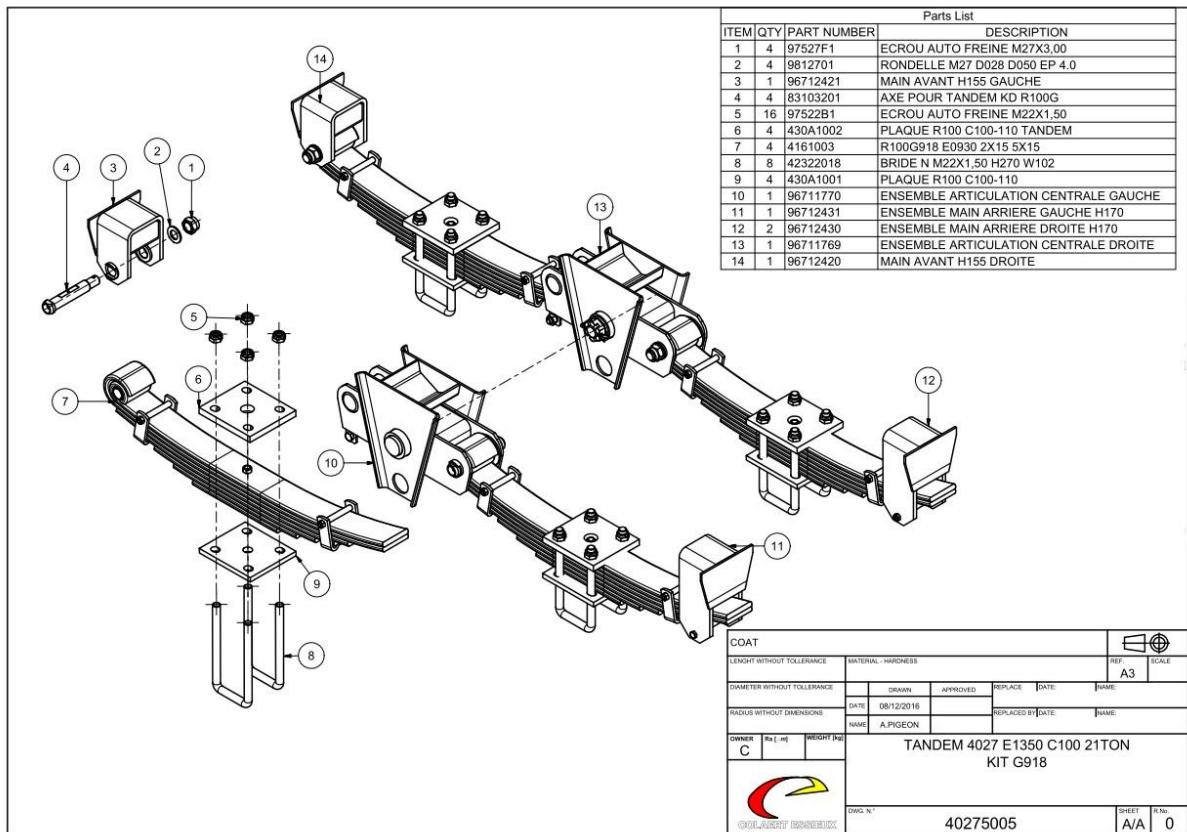

Figure 3: Drawbar

Figure 3 Drawbar Parts list

Position No.	Part No.	Description	Quantity
53	GD PRO-53	Main tube	1
54	GD PRO-54	"U" bolt	3
55	GD PRO-55	washer	1
56	GD PRO-56	crown nut	1
57	GD PRO-57	bush	1
58	GD PRO-58	Rear Fixing Pin	1
59	GD PRO-59	greasing nipple	1
60	GD PRO-60	nut	6
61	GD PRO-61	greasing nipple	1
62	GD PRO-62	Front Fixing Pin	1
63	GD PRO-63	Bolt set for Front fixing pin	1
64	GD PRO-64	Drawbar shoe	1
65	GD PRO-65	pin	1
66	GD PRO-66	pin	1
67	GD PRO-67	Towing eyelet	1
68	GD PRO-68	washer	12
69	GD PRO-69	Bolt	12
70	GD PRO-70	Drawbar spring	1

Figure 5: GD4-20 Suspension Parts List

Figure 6: GD4-20 Axle Parts List

Figure 7: GD4-20 Brake Parts List

Figure 8: GD4-16 Suspension Parts List

Figure 9: GD4-14 Suspension Parts List

Figure 10: Body tipping hydraulic system scheme